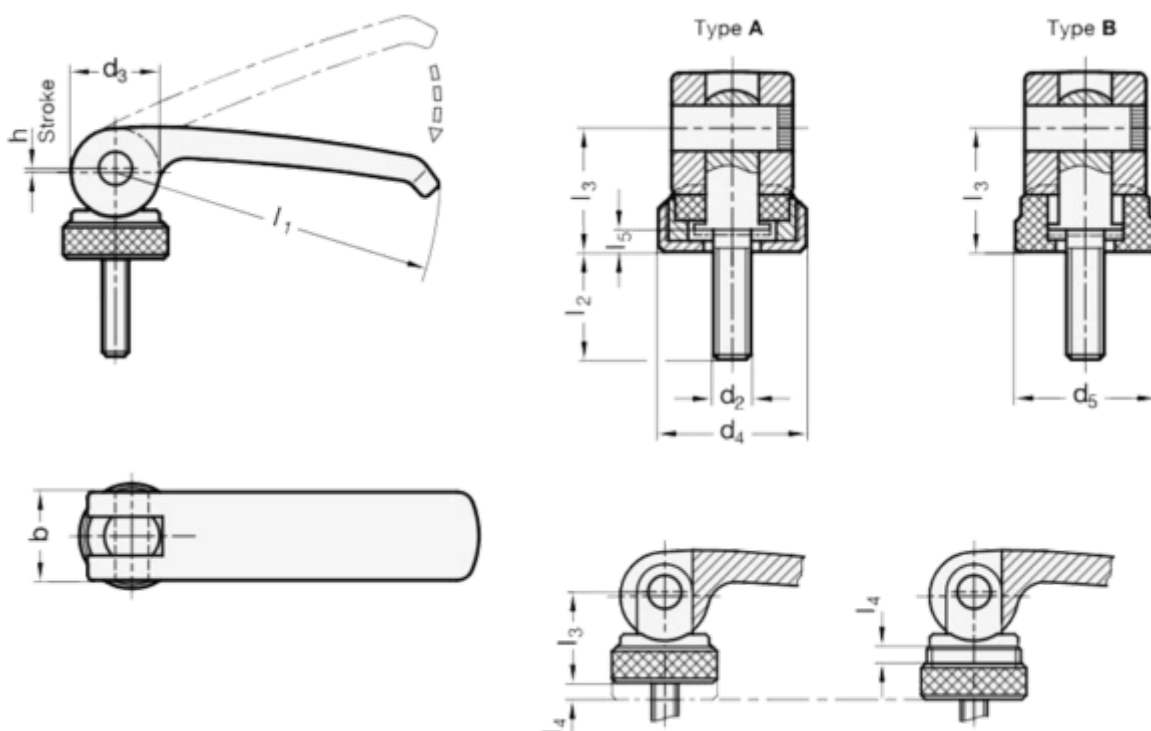

# Data Sheet

Article number: 20927101M1035AO

Description: E+G Clamping lever GN 927-101-M10-35-A-O  
in orange, male thread

## Measures

b = 25  
d2 = M10  
d4 = 30  
d5 =  
l1 = 101  
l2 = 35